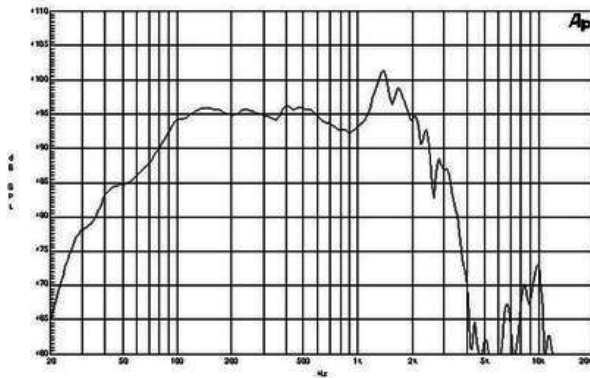

18PS100

8Ω**LF Drivers - 18.0 Inches**

- 1400 W continuous program power capacity
- 100 mm (4 in) copper voice coil
- 30 - 1000 Hz response
- 95.5 dB sensitivity
- Double silicone spider with optimized compliance

18PS100

LF Drivers- 18.0 Inches

SPECIFICATIONS

Nominal Diameter	460 mm (18.0 in)
Nominal Impedance	8 Ω
Minimum Impedance	6.3 Ω
Nominal Power Handling ¹	700 W
Continuous Power Handling ²	1400 W
Sensitivity ³	96.0 dB
Frequency Range	30 - 1000 Hz
Voice Coil Diameter	100 mm (4.0 in)
Winding Material	Copper
Former Material	Glass Fibre
Winding Depth	21 mm (0.83 in)
Magnetic Gap Depth	11 mm (0.4 in)
Flux Density	1.05 T