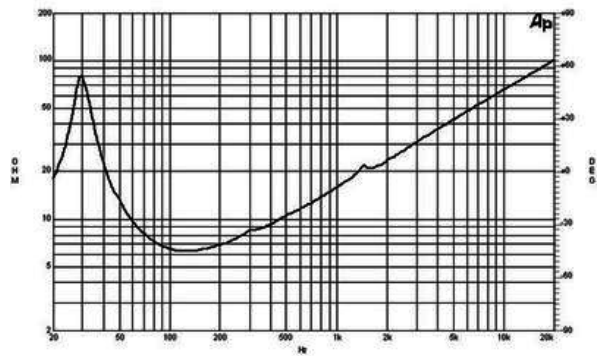

18PS100

8Ω**LF Drivers - 18.0 Inches**

- 1400 W continuous program power capacity
- 100 mm (4 in) copper voice coil
- 30 - 1000 Hz response
- 95.5 dB sensitivity
- Double silicone spider with optimized compliance

18PS100

LF Drivers- 18.0 Inches

SPECIFICATIONS

Nominal Diameter	460 mm (18.0 in)
Nominal Impedance	8 Ω
Minimum Impedance	6.3 Ω
Nominal Power Handling ¹	700 W
Continuous Power Handling ²	1400 W
Sensitivity ³	96.0 dB
Frequency Range	30 - 1000 Hz
Voice Coil Diameter	100 mm (4.0 in)
Winding Material	Copper
Former Material	Glass Fibre
Winding Depth	21 mm (0.83 in)
Magnetic Gap Depth	11 mm (0.4 in)
Flux Density	1.05 T

PARAMETERS⁴

Resonance Frequency	30 Hz
Re	5.3 Ω
Qes	0.41
Qms	4.6
Qts	0.39
Vas	245.0 dm ³ (8.6 ft ³)
Sd	1210.0 cm ² (187.6 in ²)
η^0	1.6 %
Xmax	8.0 mm
Xvar	8.0 mm
Mms	202 g
Bl	22.5 Txm
Le	2.1 mH
EBP	73 Hz