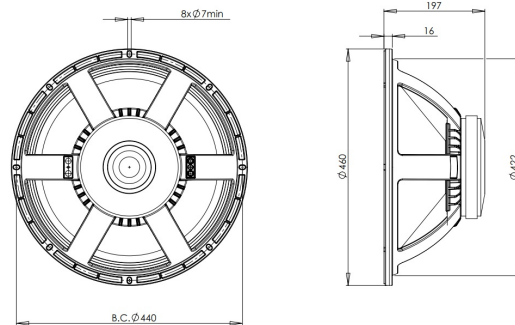

18PS100

8Ω**LF Drivers - 18.0 Inches**

- 1400 W continuous program power capacity
- 100 mm (4 in) copper voice coil
- 30 - 1000 Hz response
- 95.5 dB sensitivity
- Double silicone spider with optimized compliance

18PS100

LF Drivers- 18.0 Inches

SPECIFICATIONS

Nominal Diameter	460 mm (18.0 in)
Nominal Impedance	8 Ω
Minimum Impedance	6.3 Ω
Nominal Power Handling ¹	700 W
Continuous Power Handling ²	1400 W
Sensitivity ³	96.0 dB
Frequency Range	30 - 1000 Hz
Voice Coil Diameter	100 mm (4.0 in)
Winding Material	Copper
Former Material	Glass Fibre
Winding Depth	21 mm (0.83 in)
Magnetic Gap Depth	11 mm (0.4 in)
Flux Density	1.05 T

DESIGN

Surround Shape	Triple Roll
Cone Shape	Radial
Magnet Material	Ferrite
Spider	Double Silicone
Pole Design	T-Pole
Woofer Cone Treatment	WP Waterproof Front Side
Recommended Enclosure	250.0 dm ³ (8.83 ft ³)
Recommended Tuning	29 Hz

MOUNTING AND SHIPPING INFO

Overall Diameter	460 mm (18.0 in)
Bolt Circle Diameter	440 mm (17.3 in)
Baffle Cutout Diameter	422.0 mm (16.6 in)
Depth	197 mm (7.75 in)
Flange and Gasket Thickness	16 mm (0.62 in)
Air Volume Occupied by Driver	9.5 dm ³ (0.33 ft ³)
Net Weight	10.5 kg (23.1 lb)
Shipping Units	1
Shipping Weight	11.9 kg (26.2 lb)
Shipping Box	500x500x250 mm (19.7x19.7x9.8 in)